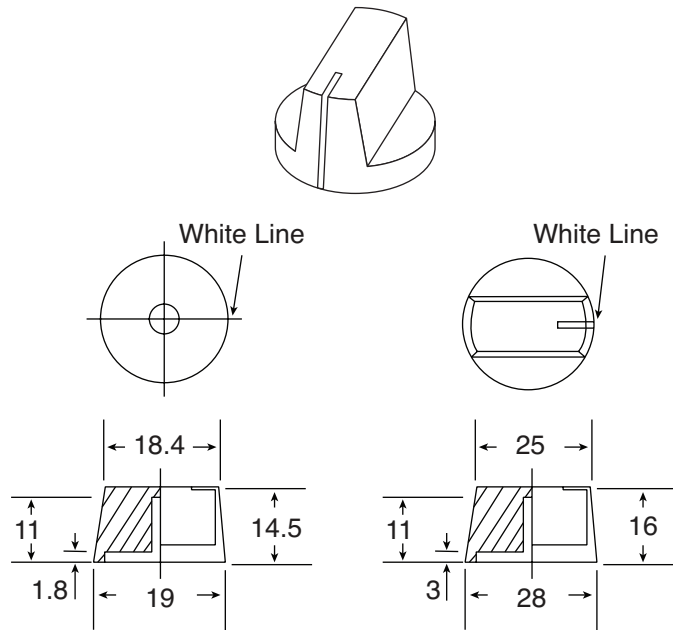

DIMENSIONS: mm

| Part Number | Shaft | Mounting Style | Color | Marker Line | Dimensions |
|-------------|-------|----------------|-------|-------------|-------------|
| 450-5100C | 6.4mm | set screw | Clear | Black | 19 x 14.5mm |
| 450-5110C | T18 | Knurled | Clear | Black | 19 x 14.5mm |
| 450-5120C | D | | Clear | Black | 19 x 14.5mm |
| 450-5300C | 6.4mm | set screw | Clear | Black | 27 x 16mm |
| 450-5310C | T18 | Knurled | Clear | Black | 27 x 16mm |
| 450-5320C | D | | Clear | Black | 27 x 16mm |